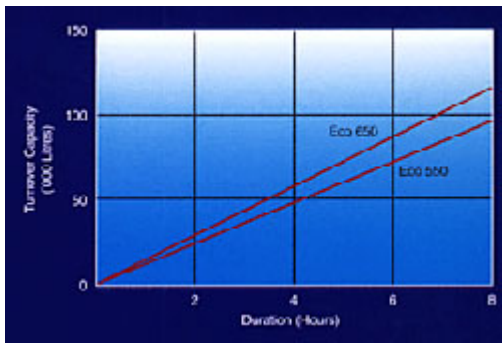

Close control of velocity and hydraulic balance of internals with **non-clog laterals** results in improved filtration and back-wash performance.

A **clamp-on multi-port valve** ensures positive fitting and alignment of pipe work, minimising installation time with no special tools required

The 6-way multi-port valve provided with each system has been proven on thousands of installations with port arrangement positioned to achieve simple plumbing connection.

The **automatic internal air venting** system eliminates air and saves time during start-up and service. The Eco Sandfilter is available in 2 sizes and come complete with **multi-port valve, pressure gauge, barrel unions** and **backwash sight glass**.

[Vendor Information](#)